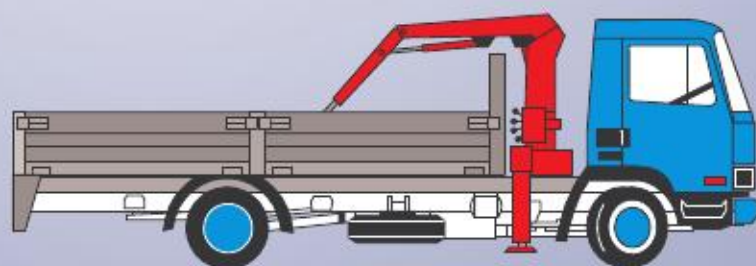

ACCESSORIES

- Switch Box
- Wireless Transmitter
- Flashlight
- Camera Bracket
- Monitor Bracket
- Lens
- Cable
- Adapter

Wireless Transmitter

- Frequency range: 2400~2483MHz
- Max.4 frequency channels: manually switchable
- Barrier-free transmission: 20m
- Power supply: 12V
- Demodulation mode: FM

4-CH Switch Box

- 4 cameras inputs, 2AV outputs
- Auto switch to working channel
- Support manual channel selection
- Operate from 12V~32V

Automobile DC Adapters

- Different plugs available
- Compact size

USB Video Surveillance Systems

- USB 2.0
- Frame rate: 25fps(PAL); 30fps(NTSC)
- OS support: Win2000/XP/VISTA
- Network capability
- 8-bit video input port, support up to 0.3M pixel
- CMOS sensor in bayer RGB format
- Programmable video timing generator

VA-354

USB DVR BOX

- 4 video inputs, 2 DC inputs
- USB 2.0 interface
- OS support: Win 2000 / XP / 7 / VISTA
- Surveillance security setup DIY
- Easy to use
- Real-time remote monitoring